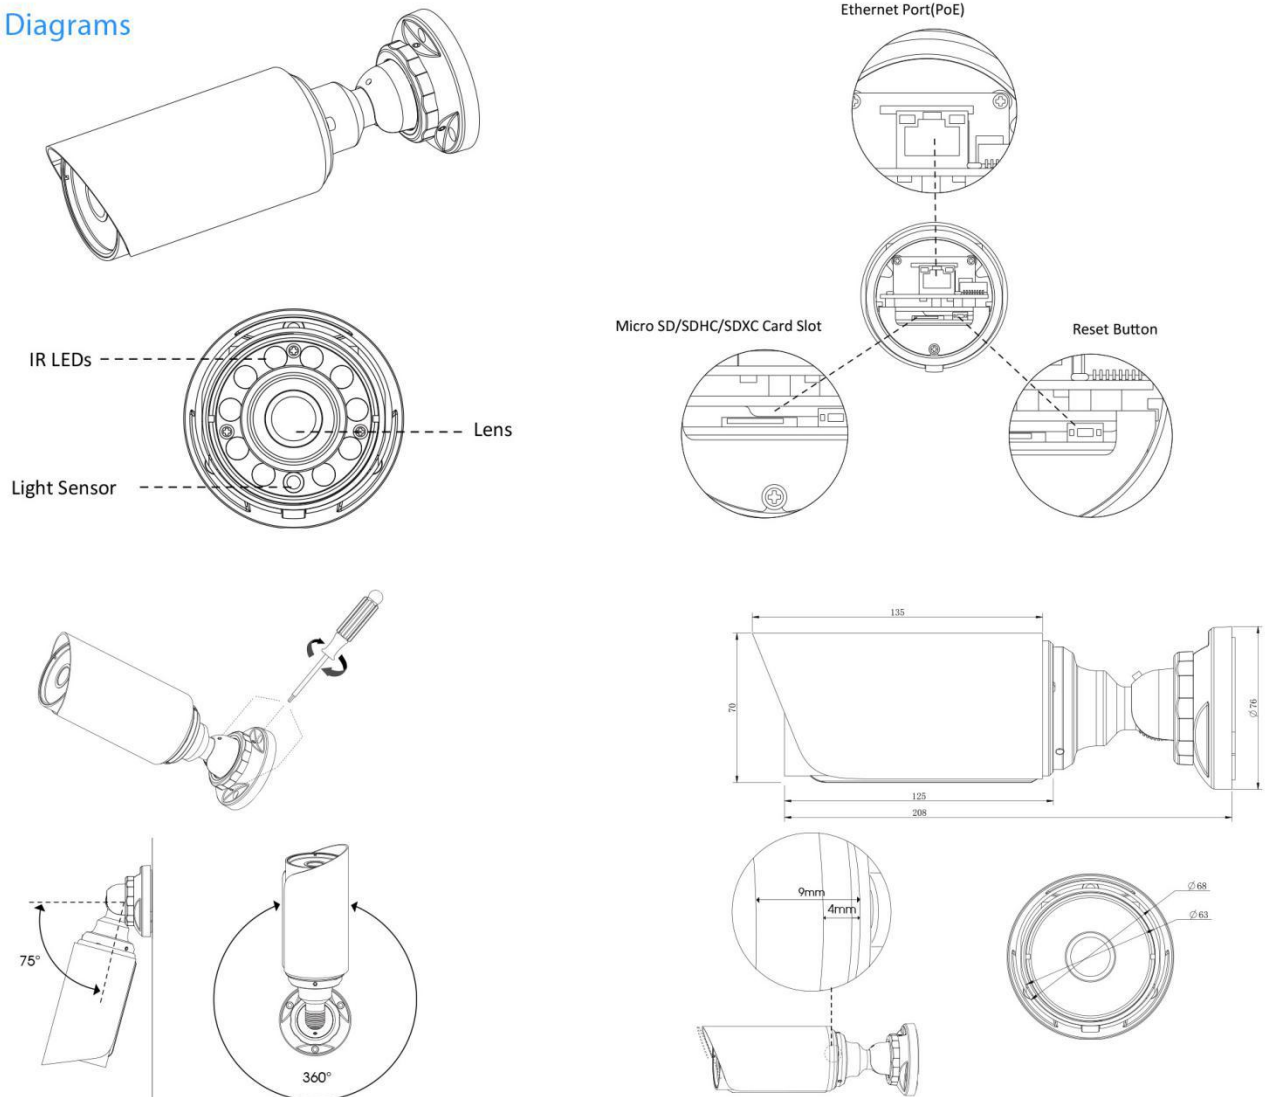

Easily Adjustable 3-Axis Bracket

The Mini Bullet Network Camera is easy to install on a wall or ceiling. It features 3-axis bracket which provides a robust mounting platform for tidy installation and camera angle adjustments on a 3-axis plane.

V7.03

H.265 Mini Bullet Network Camera

Structure Diagrams

Units: mm

Accessories Support

A01 Pole mount with stainless steel straps
Weight: 720g
Dimensions: 170*51.5*152.6mm

A02 Corner bracket
Weight: 540g
Dimensions: 170*23.2*205.3mm

A03 Corner bracket
Weight: 900g
Dimensions: 170*152.6*76.3mm

Naming Convention

Milesight Technology Co.,Ltd. | www.milesight.com

HEADQUARTERS
Add: No.23 Wanghai Road, 2nd Software Park, Xiamen, China
Tel: +86-592-5922772 Mail: sales@milesight.com